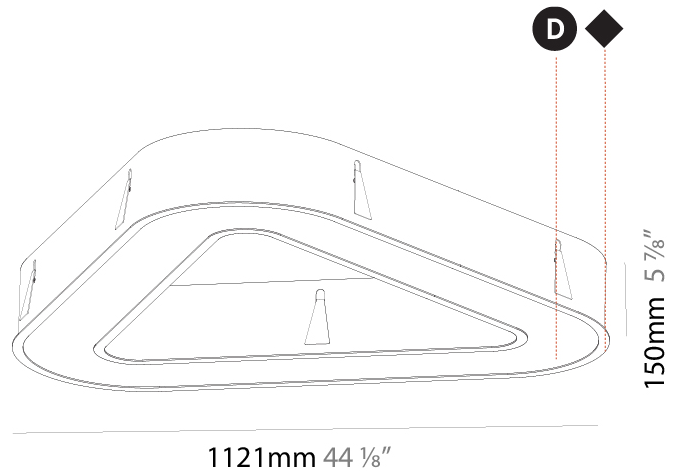

GENERAL

Series: Glorious
Subseries: Glorious Victory
Brand: Prolicht
Division: Architectural
Mounting Type: Recessed
Mounting Location: Ceiling
Subcategory: Ambient

PHYSICAL

Shape: Abstract
Length (mm): 1121
Length (in): 44 7/8
Width (mm): 1121
Width (in): 44 7/8
Height (mm): 150
Height (in): 5 7/8
Min. Recessing Depth (mm): 160
Min. Recessing Depth (in): 6 5/16
Light Distribution: Direct
Weight (kg): 13.609
Weight (lbs): 29.94
Diffuser: PMMA - Opal or Micro-Prism
Fixture Finish: SSR / BKV / CWI / CRY / HAB / LAG / UFT / ITA / RUA / RUR / MIC / FTG / MYG / TWT / LOD / PUS / FRO / FUP / KIA / POP / BLS / SPG / MEY / GOH / GUM / CHC / COM / ABZ / JAG / OBR / MOS / ROR
Fixture Material: Aluminum

ELECTRICAL

Lamp Type: LED (Zhaga Standard)
Input Wattage (W): 45
Total Output Wattage (W): 36 / 28.8 (3500K)
Dimming: Non-Dimming / Phase Dimming (120Vac only) / 0-10V Dimming
Driver Included: Yes
Driver Location: Integrated
Driver Type: Constant Current - 120 / 277Vac
Driver Class: Class 2
Input Voltage (V): 120 - 277
Constant Current (MA): 350 / 900 (3500K)

LED

Color Temperature (°K): 3000 / 3500 / 4000
Max. Delivered Lumen (lm): 4150 / 4302 / 4390
CRI: >80 CRI
Efficiency (%): 65
Lamp Life (hrs): 50000

OPTICAL

RATINGS AND CERTIFICATIONS

Certified By: Certified for North American Standards
IP rating: IP20