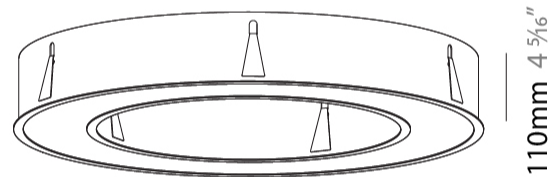

GENERAL

Series: Glorious
Subseries: Glorious
Brand: Prolicht
Division: Architectural
Mounting Type: Recessed
Mounting Location: Ceiling
Subcategory: Ambient

PHYSICAL

Shape: Round
Diameter (mm): 970
Diameter (in): 38 ³ / ₁₆
Height (mm): 110
Height (in): 4 ⁵ / ₁₆
Min. Recessing Depth (mm): 120
Min. Recessing Depth (in): 4 ³ / ₄
Light Distribution: Direct
Weight (kg): 11.164
Weight (lbs): 24.61
Diffuser: PMMA - Opal or Micro-Prism
Fixture Finish: SSR / BKV / CWI / CRY / HAB / LAG / UFT / ITA / RUA / RUR / MIC / FTG / MYG / TWT / LOD / PUS / FRO / FUP / KIA / POP / BLS / SPG / MEY / GOH / GUM / CHC / COM / ABZ / JAG / OBR / MOS / ROR
Fixture Material: Aluminum
Cut-out Measurements: 960mm / 37 13/16" x 640mm / 25 3/16"

110mm 4 ⁵/₁₆"

Ø 628mm 24 ³/₄"

Ø 970mm 38 ³/₁₆ "

960mm x 640mm
37 ¹³/₁₆" x 25 ³/₁₆"

120mm
4 ³/₄"

10 - 15mm
3 ¹/₈" - 9 ¹/₁₆"

A37505-

PROJECT